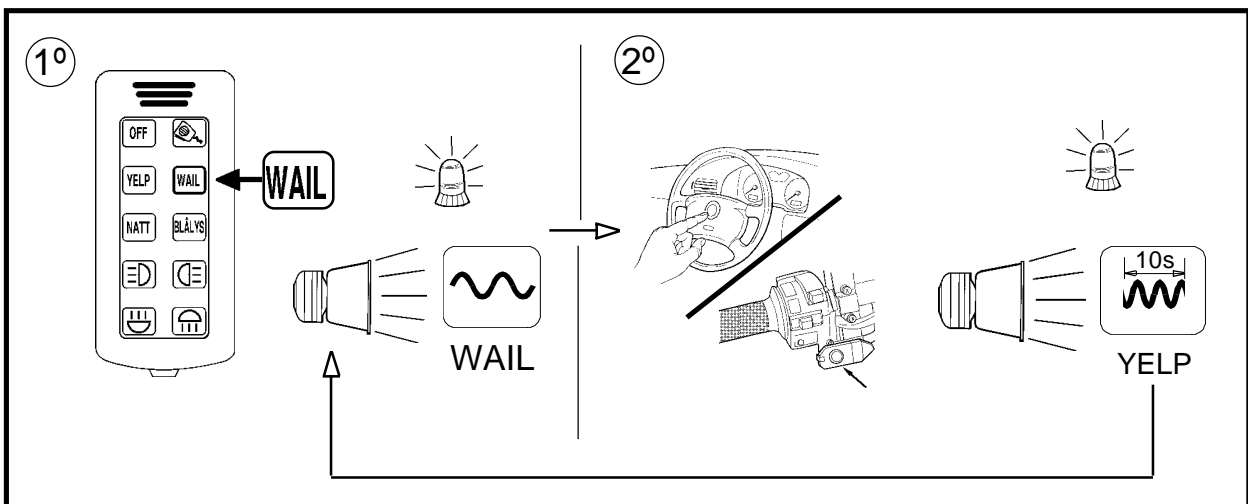

GB SIREN CONTROL BY HORN (AUTOMOBILE) / BUTTON (MOTORBIKES)

THE SIREN WILL NOT BE DEACTIVATED IN THE EVENT THAT A LAMP FAILURE IS DETECTED (BY AN OPTIONAL EXTERNAL DISPOSITIVE)