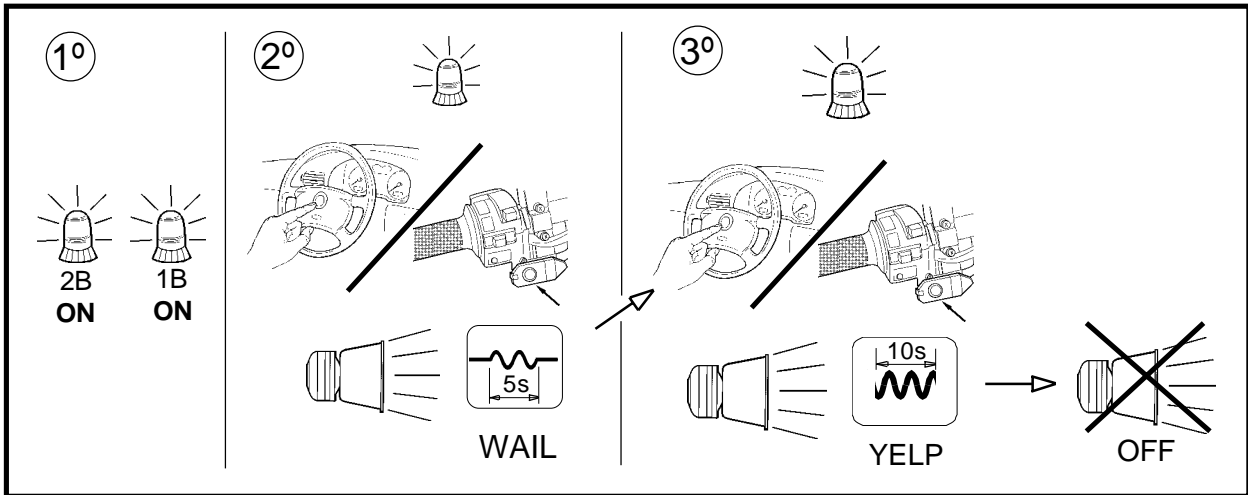

GB SIREN CONTROL BY HORN (AUTOMOBILE) / BUTTON (MOTORBIKES)

THE SIREN WILL NOT BE DEACTIVATED IN THE EVENT THAT A LAMP FAILURE IS DETECTED (BY AN OPTIONAL EXTERNAL DISPOSITIVE)