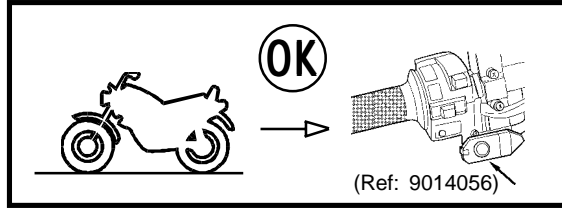

GB SIREN CONTROL BY HORN (AUTOMOBILE) / BUTTON (MOTORBIKES)

THE SIREN WILL NOT BE DEACTIVATED IN THE EVENT THAT A LAMP FAILURE IS DETECTED (BY AN OPTIONAL EXTERNAL DISPOSITIVE)