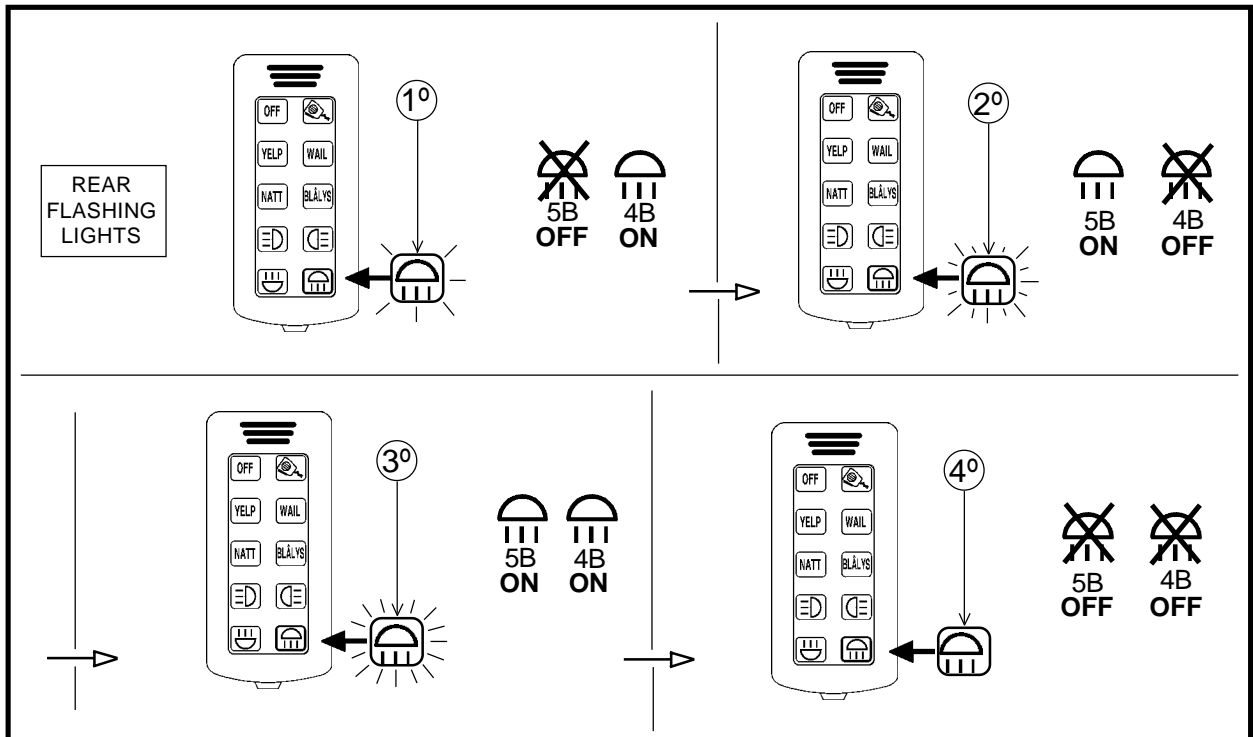

(f=600-1350Hz 160c/min.)

4A ON	5A OFF
4A OFF	5A ON

WAIL (ON-OFF)

2B ON 1B ON

WAIL

(f=600-1350Hz 12c/min.)

4A ON	5A OFF
4A OFF	5A ON

THIS FUNCTION CONTROLS HIGH / LOW INTENSITY OF AN EXTERNAL POWER SUPPLY.

NATT (ON-OFF)

3B ON-OFF

**GB SIREN CONTROL BY HORN (AUTOMOBILE) / BUTTON (MOTORBIKES)**

THE SIREN WILL NOT BE DEACTIVATED IN THE EVENT THAT A LAMP FAILURE IS DETECTED (BY AN OPTIONAL EXTERNAL DISPOSITIVE)