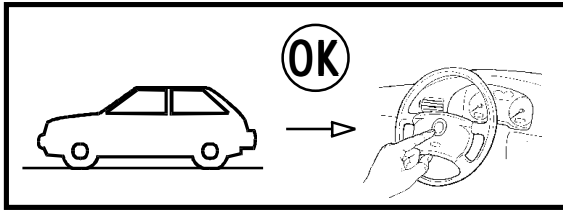

GB SIREN CONTROL BY HORN (AUTOMOBILE) / BUTTON (MOTORBIKES)

THE SIREN WILL NOT BE DEACTIVATED IN THE EVENT THAT A LAMP FAILURE IS DETECTED (BY AN OPTIONAL EXTERNAL DISPOSITIVE)